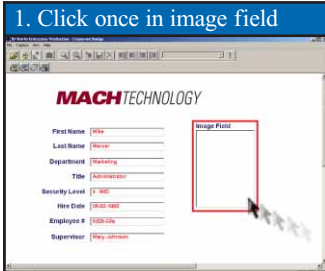

- **Photo enhancement screen.** Shows up to 27 thumbnails, each with a unique combination of brightness, saturation and contrast.

Datacard Group

SECURE ID AND CARD PERSONALIZATION SOLUTIONS

TO CAPTURE AN IMAGE

DATACARD TRU PHOTO

1. Click once in image field

Done

One step to capture, crop and input image to photo ID software

TWAIN/VFW

1. Pan camera

2. Tilt camera

3. Zoom in